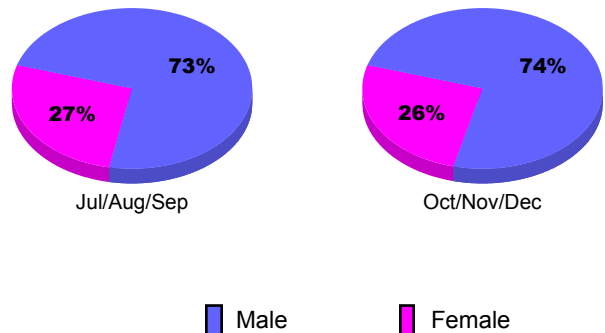

Membership Results 2010-2011

Goal, New, Dropped, Gain/Loss

Comparison of Membership Gain/Loss

Current Year Compared to the Previous Year

Gender Comparison 2010-2011

2010-2011 GMT Reports for District (or Undistricted) **District 202 K FIJI ISLANDS**