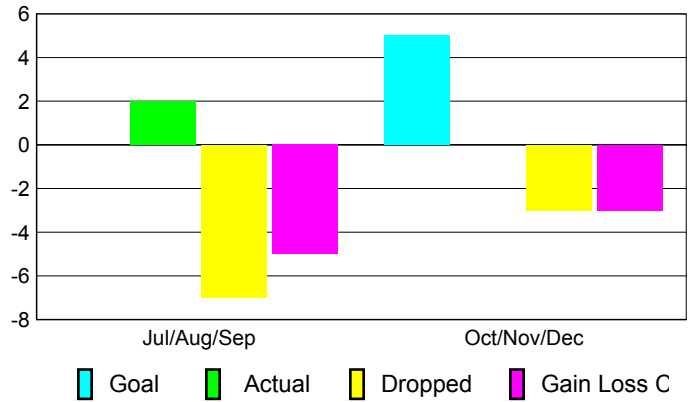

Membership Results 2010-2011

Goal, New, Dropped, Gain/Loss