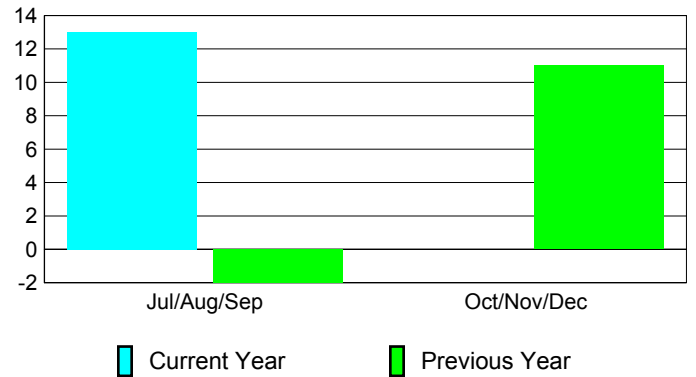

Comparison of Membership Gain/Loss

Current Year Compared to the Previous Year