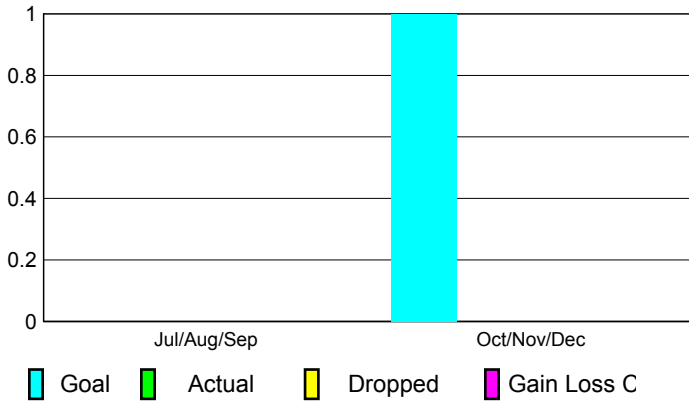

Club Results 2010-2011

Goal, New, Dropped, Gain/Loss

Comparison of Club Gain/Loss

Current Year Compared to the Previous Year

YTD Status Quo Clubs 2010-2011

Status Quo Clubs Compared to Status Quo Members

MEMBERSHIP