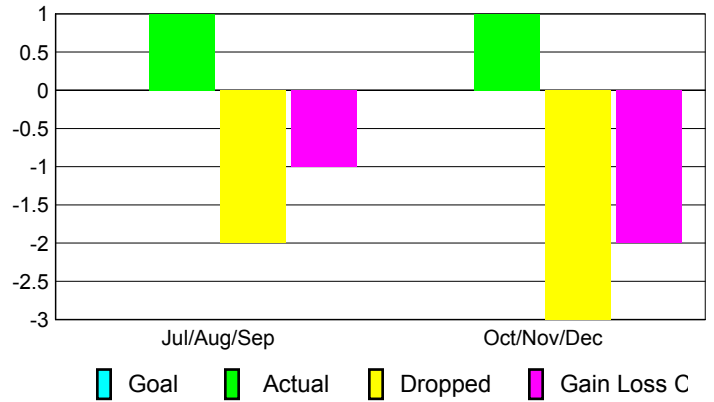

Membership Results 2010-2011

Goal, New, Dropped, Gain/Loss