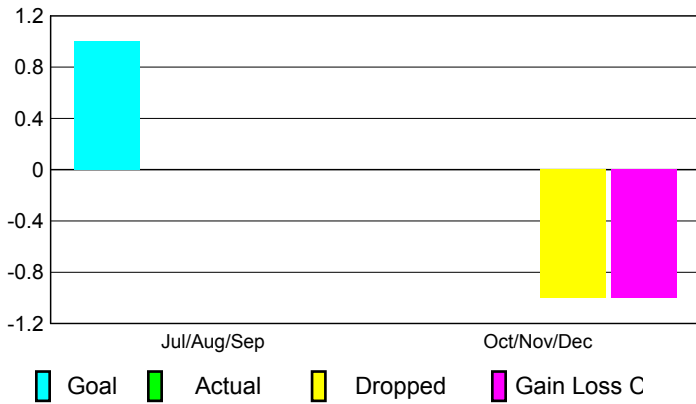

2010-2011 GMT Reports for District (or Undistricted) **District 202 K NEW ZEALAND**

GMT: **Mr. CLIFFORD STEPHEN A HE**

Location: **NEW ZEALAND**

GMT CA: **7**

CLUBS

**Club Results
2010-2011**

**Clubs
2009-2010**

Month	New Club Goal	Actual New Clubs	Actual Dropped Clubs	Gain/Loss of Clubs	Gain/Loss of Clubs
Jul/Aug/Sep	1	0	0	0	0
Oct/Nov/Dec	0	0	-1	-1	0
Totals	1	0	-1	-1	0

Club Results 2010-2011

Goal, New, Dropped, Gain/Loss