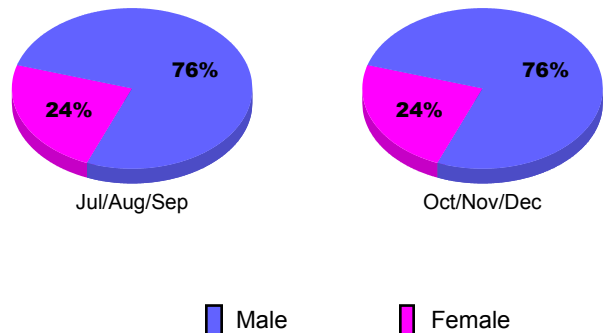

Membership Results 2010-2011

Goal, New, Dropped, Gain/Loss

Comparison of Membership Gain/Loss

Current Year Compared to the Previous Year

Gender Comparison 2010-2011

2010-2011 GMT Reports for District (or Undistricted) **District 202 K NEW ZEALAND**

GMT: **Mr. CLIFFORD STEPHEN A HE**

Location: **NEW ZEALAND**

GMT CA: **7**

CLUBS

**Club Results
2010-2011**

**Clubs
2009-2010**

Month	New Club Goal	Actual New Clubs	Actual Dropped Clubs	Gain/Loss of Clubs	Gain/Loss of Clubs
Jul/Aug/Sep	1	0	0	0	0
Oct/Nov/Dec	0	0	-1	-1	0
Totals	1	0	-1	-1	0