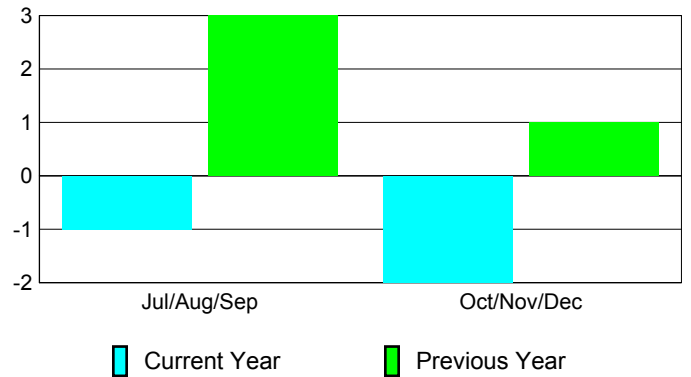

Comparison of Membership Gain/Loss

Current Year Compared to the Previous Year