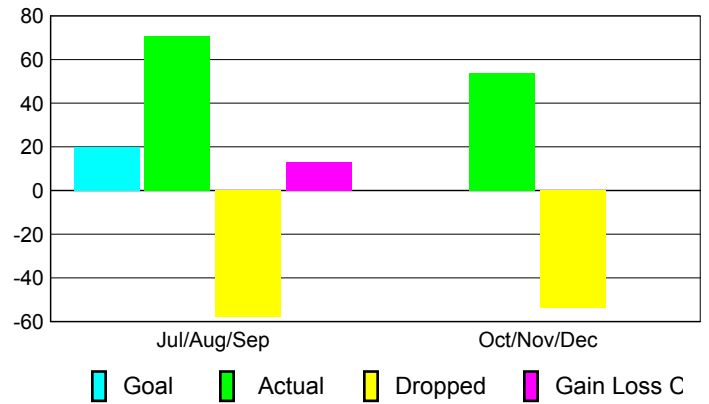

Membership Results 2010-2011

Goal, New, Dropped, Gain/Loss